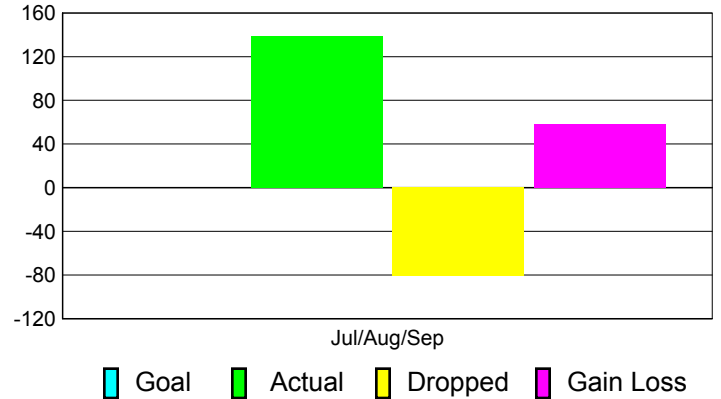

### YTD Status Quo Clubs 2011-2012

Status Quo Clubs Compared to Status Quo Members

## MEMBERSHIP

**Membership Results**  
2011-2012

**Membership**  
2010-2011

Month	Net Memb Goal	Actual New Memb	Actual Dropped Memb	Gain/Loss of Memb	Gain/Loss of Memb
Jul/Aug/Sep		139	-81	58	118
<b>Totals</b>		<b>139</b>	<b>-81</b>	<b>58</b>	<b>118</b>

### Membership Results 2011-2012

Goal, New, Dropped, Gain/Loss

### Comparison of Membership Gain/Loss

Current Year Compared to the Previous Year