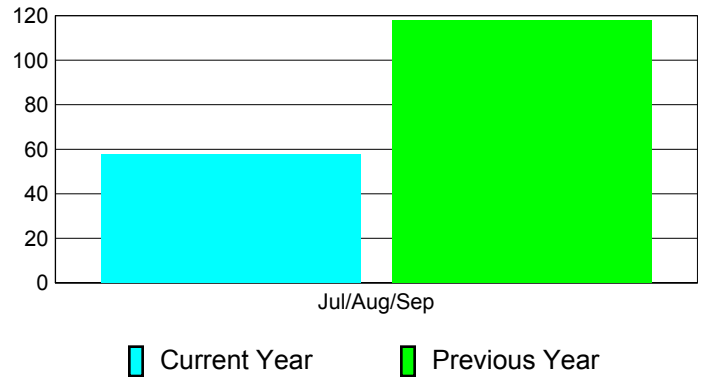

Comparison of Membership Gain/Loss

Current Year Compared to the Previous Year